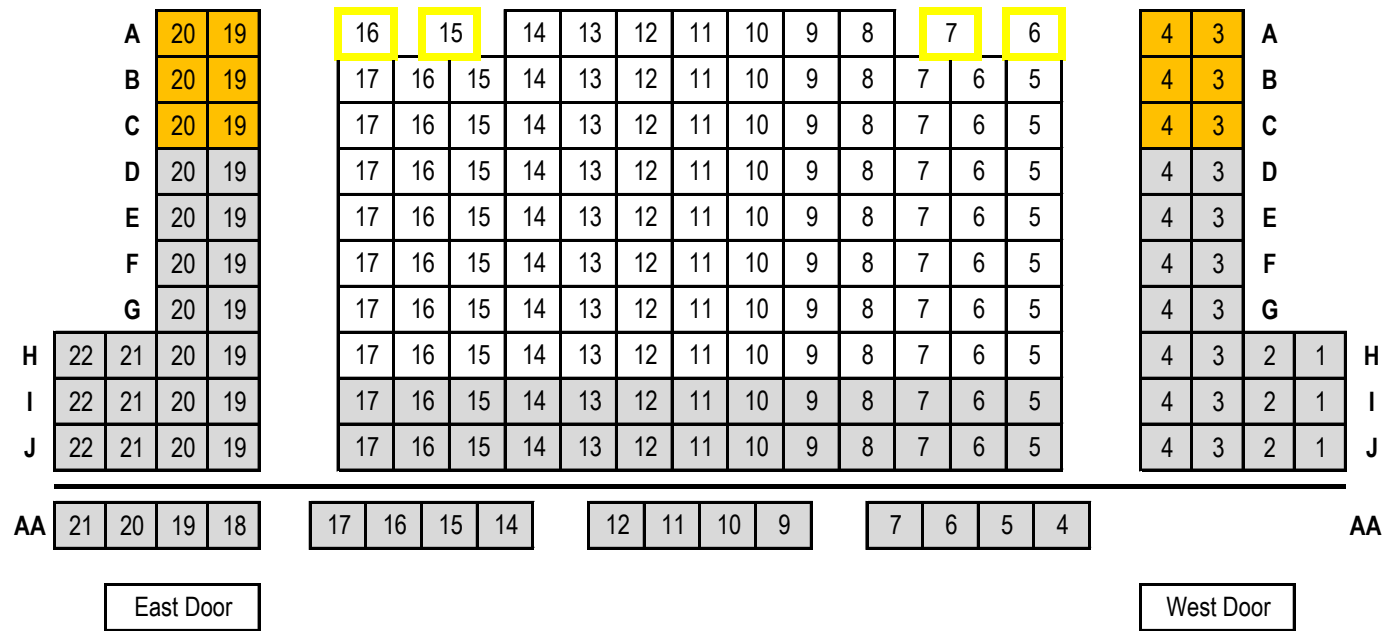

THE STEADFAST TIN SOLDIER

A CHRISTMAS PANTOMIME

Premium Seating
 Regular Seating
 Wheelchair Accessible